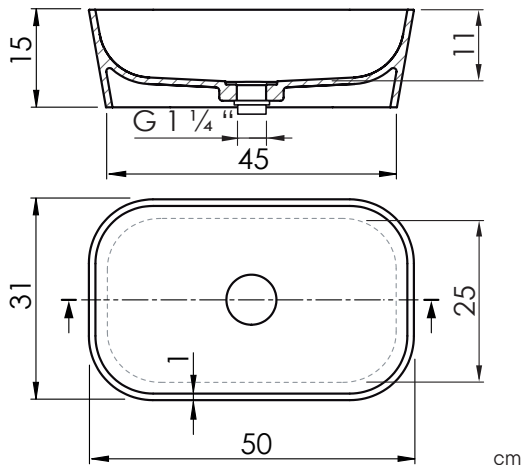

Desagüe click-clack Sanydur
Sanydur Pop-up brass waste
Bonde click-clack en Sanydur
Ralo click-clack em Sanydur
Scarico in Sanydur click-clack

Medidas / Measures / Mesures / Medidas / Misure

ref.	P kg	P' kg	V cmxcmxcm
LV3080503115	8,9	13	55x37x29