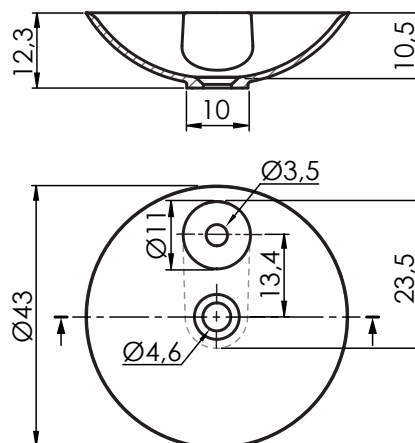

cm

Accesorios / Accessories / Accessoires / Acessórios / Accessori

Desagüe click-clack Sanydur
Sanydur pop-up brass waste
Bonde click-clack en Sanydur
Ralo click-clack em Sanydur
Scarico in Sanydur click-clack

○ White matt
ACCLV010BM