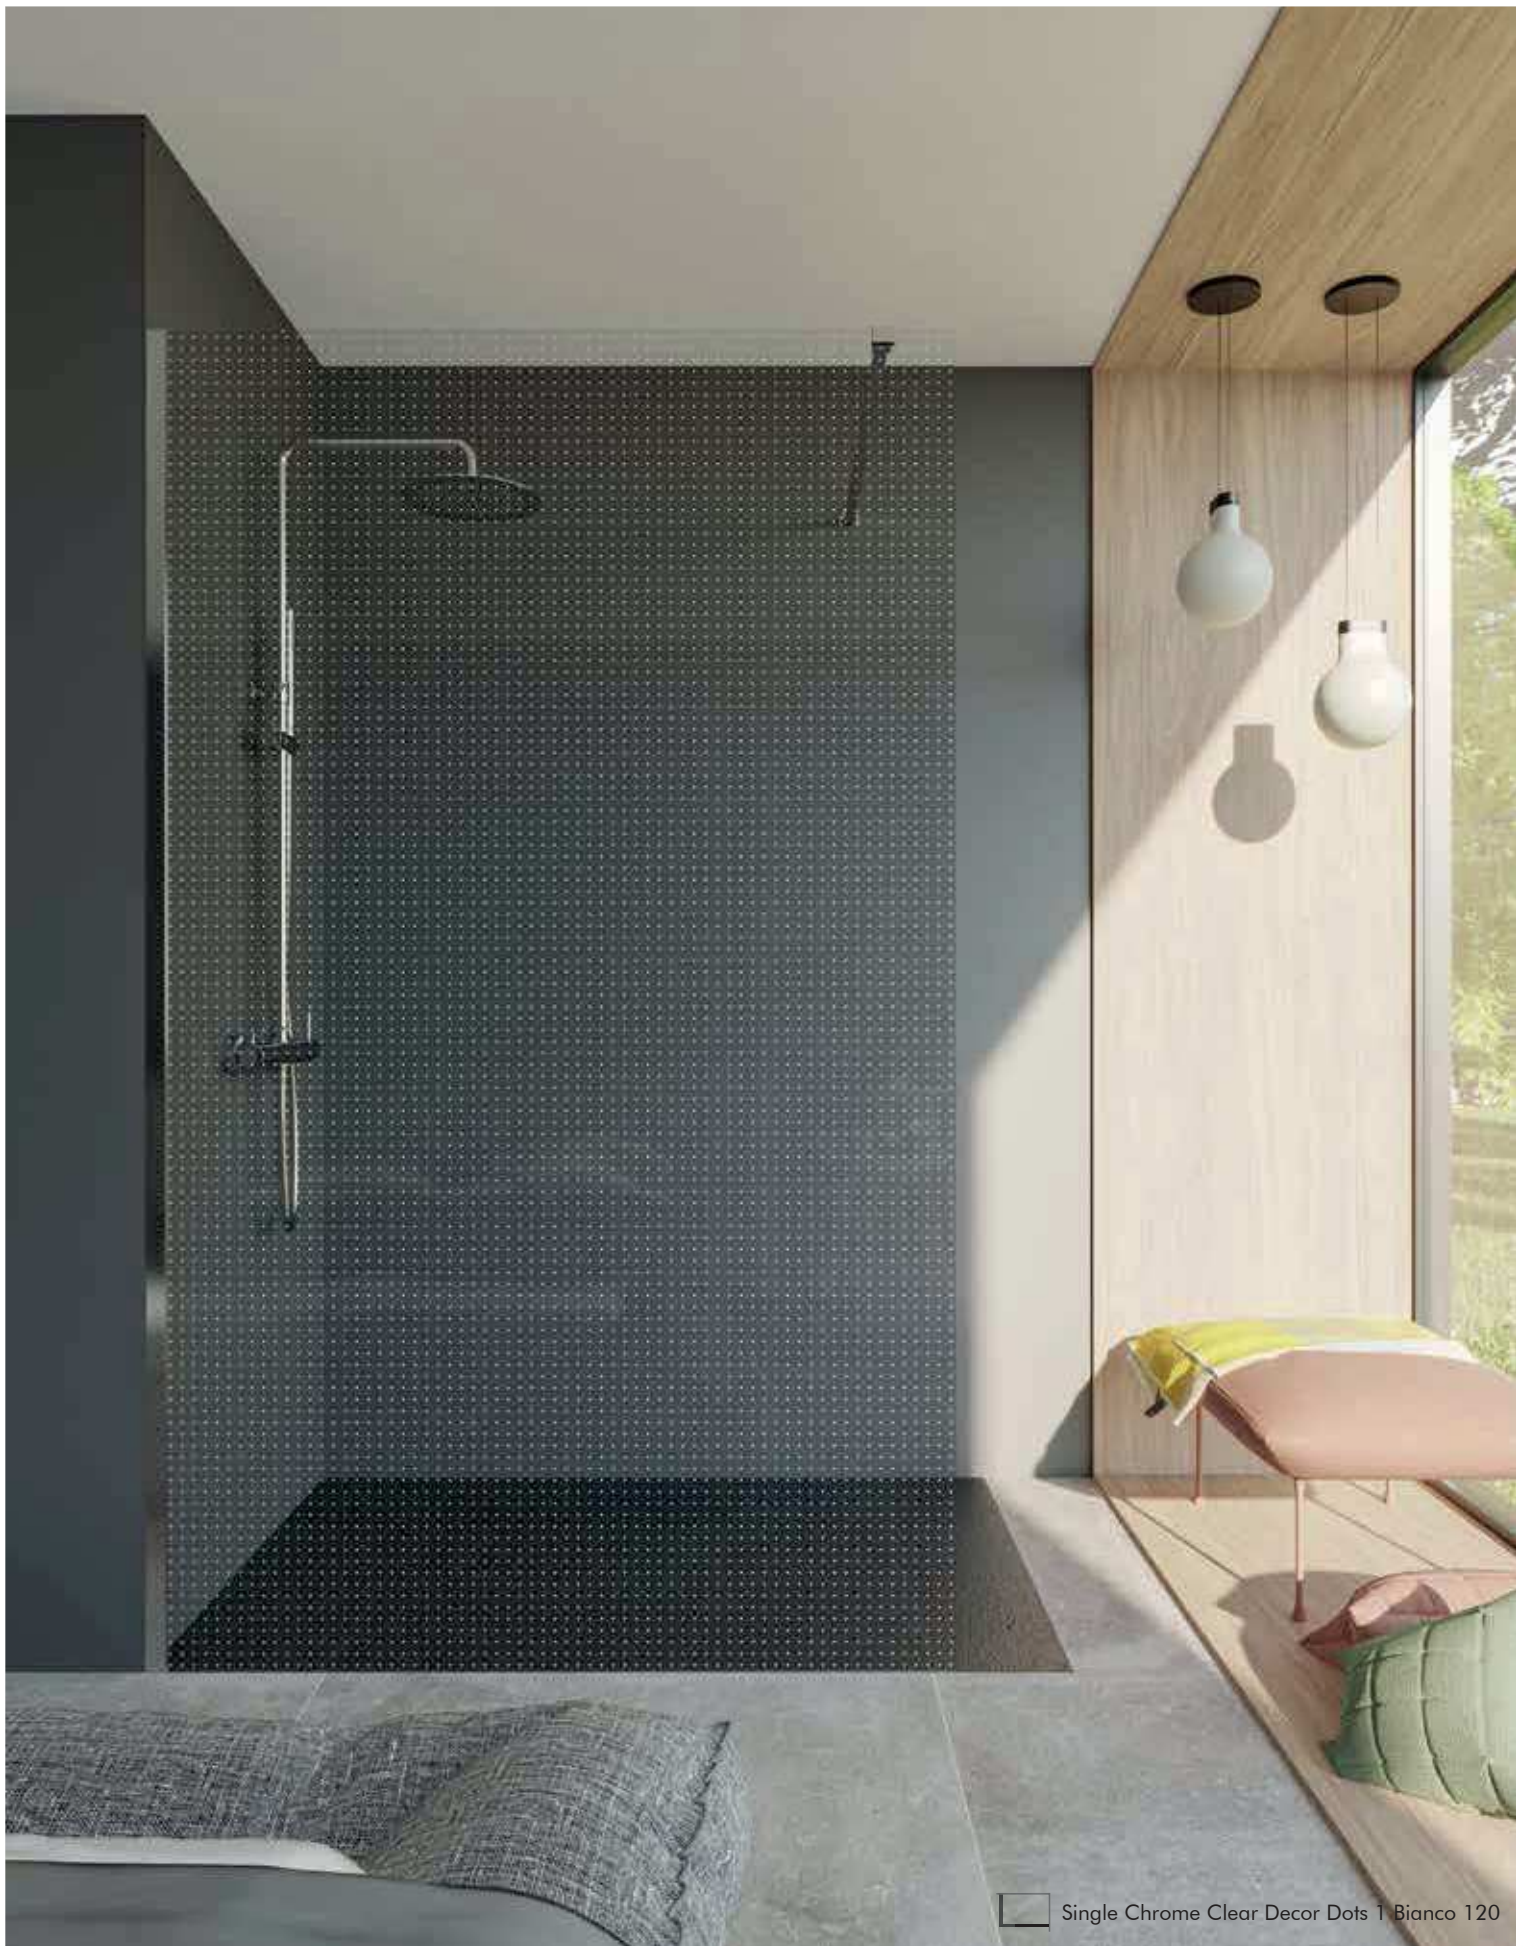

Single Chrome Clear Decor Dots 1 Bianco 120