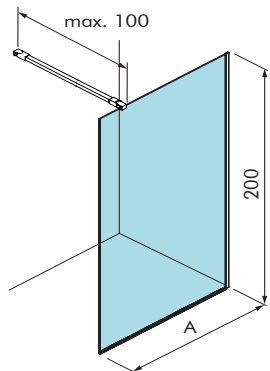

Single Chrome

customglass

1 Fijo
1 Single panel
1 Fixe