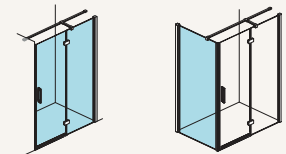

8 mm

Single

p. 16

Single Minispace

p. 56

Single Bath

p. 60

Single Box

p. 66