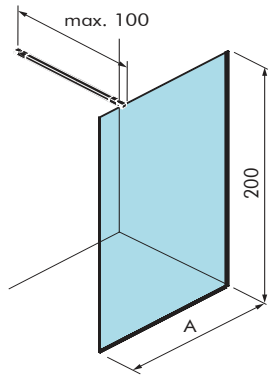

Single Black

customglass

1 Fijo
1 Fix panel
1 Fixe